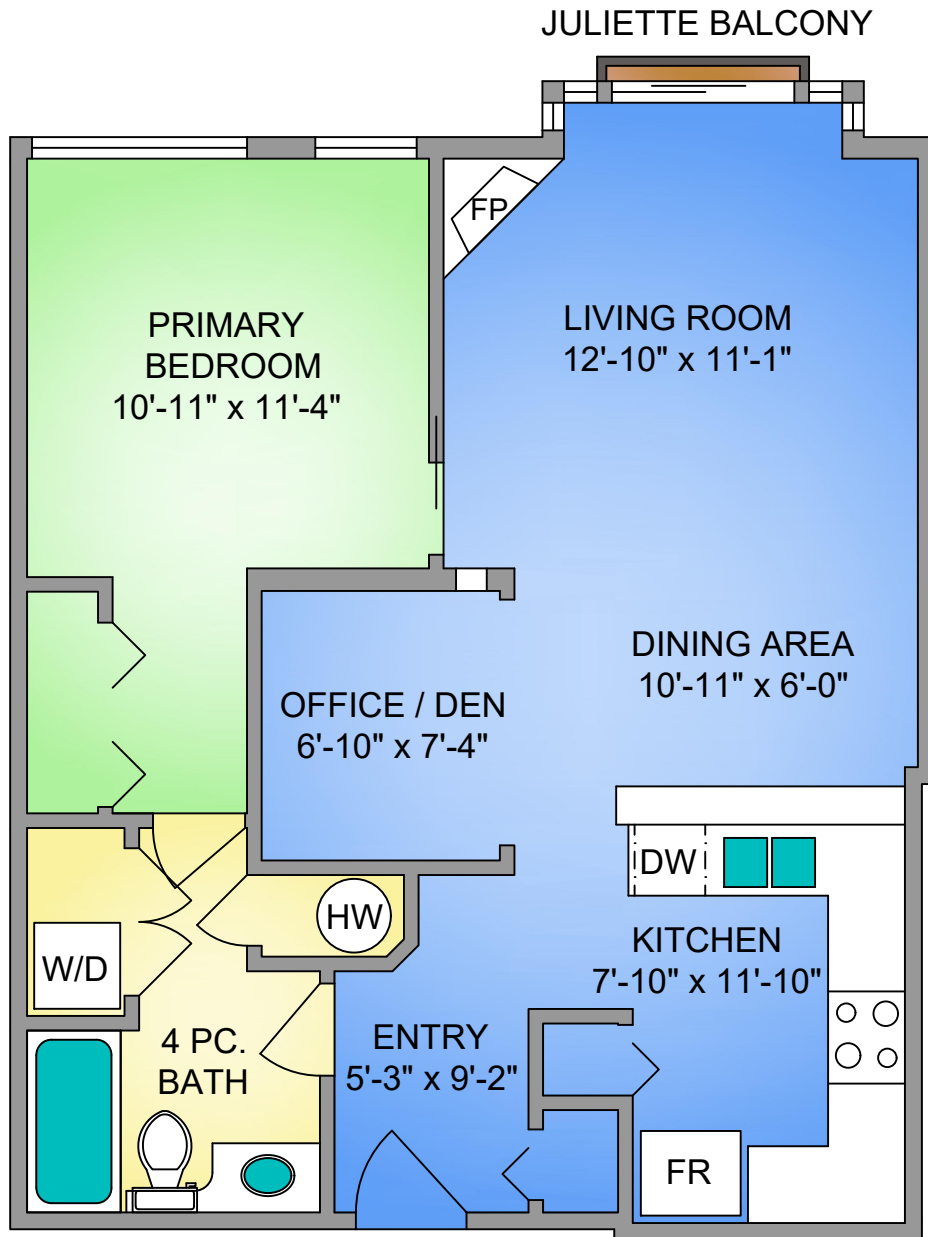

UNIT 210 - 9840 FIFTH STREET

745 SQ. FT.

8' CEILING HEIGHT

NORTH

Sotheby's
INTERNATIONAL REALTY

Canada

250-884-9753
matt@propermeasure.com
www.propermeasure.com

UNIT 210 - 9840 FIFTH STREET FEBRUARY 17, 2023 PREPARED FOR THE EXCLUSIVE USE OF GLYNIS MACLEOD PLANS MAY NOT BE 100% ACCURATE, IF CRITICAL BUYER TO VERIFY.	
FLOOR	AREA (SQ. FT.) FINISHED
SECOND	745