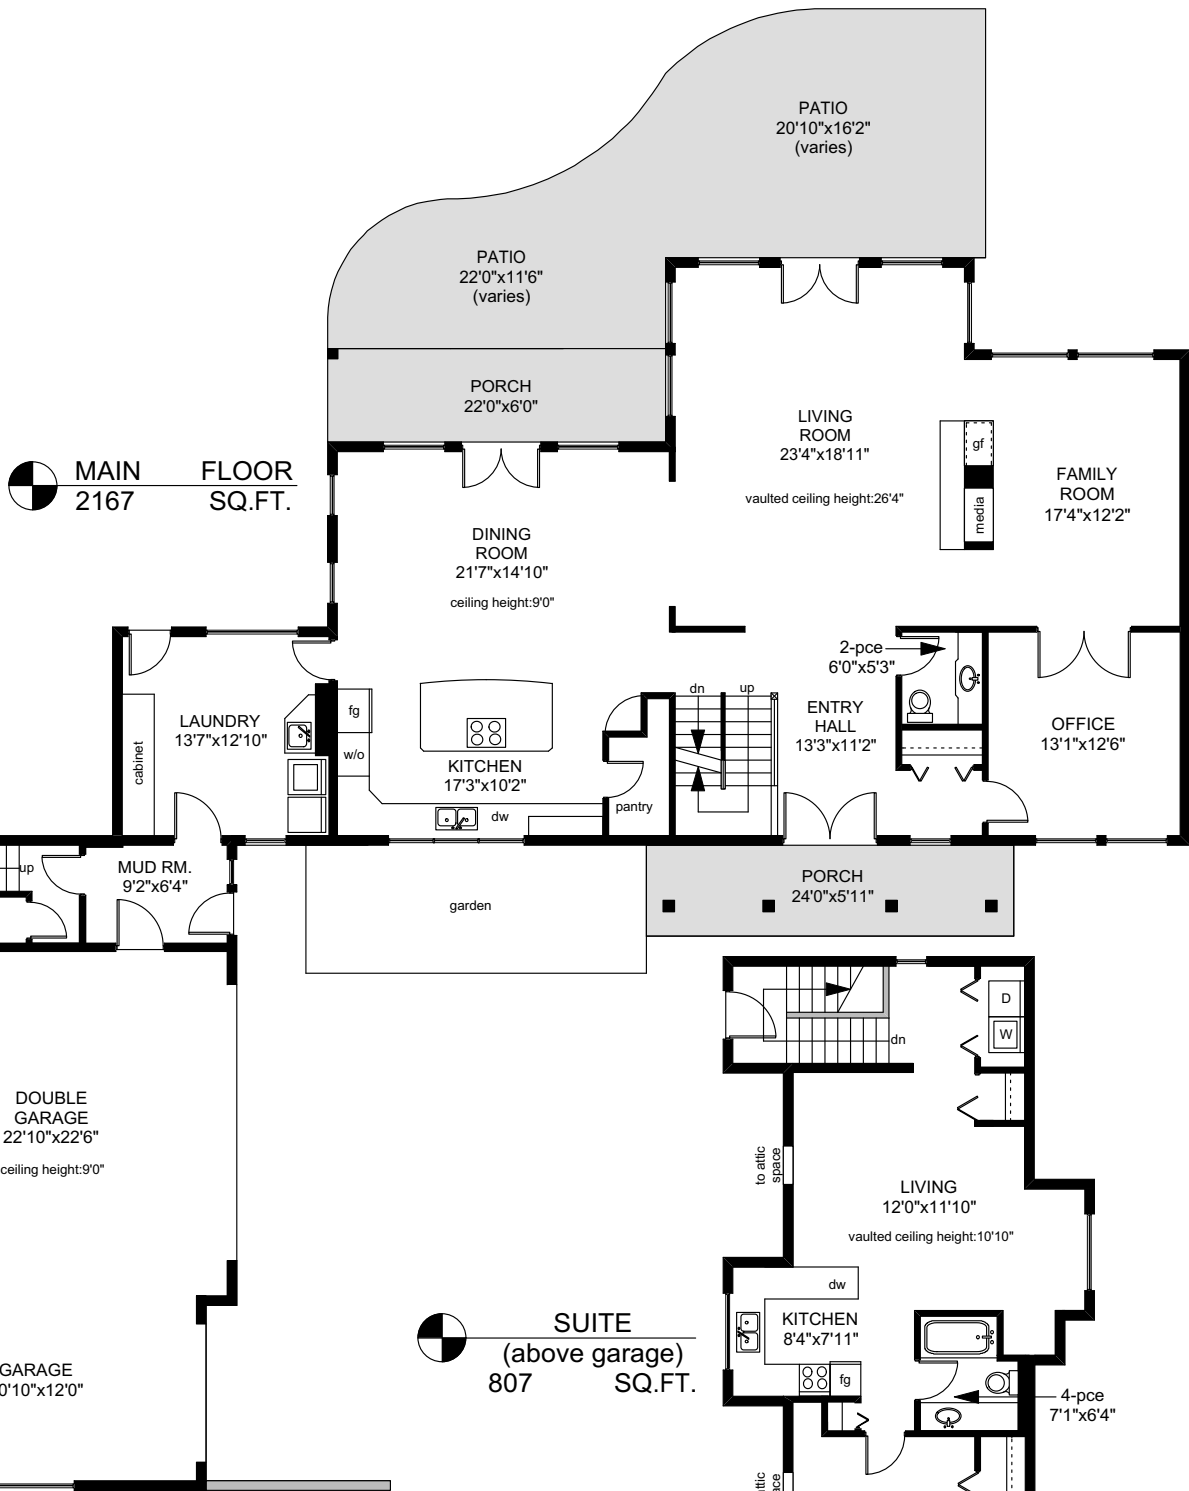

1173 GARDEN GATE DRIVE

	FINISHED SQ. FT.	UNFINISHED SQ. FT.	TOTAL SQ. FT.
MAIN	2167	0	2167
UPPER	1348	0	1348
LOWER	97	1125	1222
SUITE	807	0	807
TOTAL	4419	1125	5544
GARAGE	0	830	830
BALCONY	0	134	134
PORCHES	0	275	275
PATIO	0	559	559

SUITE
 (above garage)
 807 SQ.FT.

0' 5' 10'

PREPARED FOR THE EXCLUSIVE USE OF
 THE MACLEOD GROUP OF
 SOTHEBY'S INTERNATIONAL REALTY CANADA

MEASURED ON: 06/28/12
 UPDATED ON: 08/07/23
 DRAWING FILE: 18673