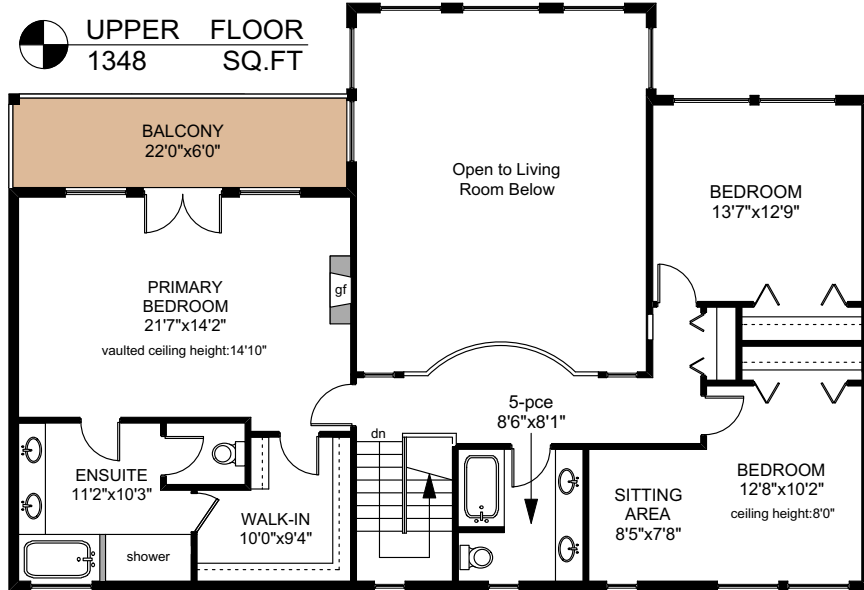

SUITE
 (above garage)
 807 SQ.FT.

0' 5' 10'

PREPARED FOR THE EXCLUSIVE USE OF
 THE MACLEOD GROUP OF
 SOTHEBY'S INTERNATIONAL REALTY CANADA

MEASURED ON: 06/28/12
 UPDATED ON: 08/07/23
 DRAWING FILE: 18673

Tafe Measure VICTORIA, B.C.
 Ph.2508838894
 www.tafemeasure.com

1173 GARDEN GATE DRIVE

	FINISHED SQ. FT.	UNFINISHED SQ. FT.	TOTAL SQ. FT.
MAIN	2167	0	2167
UPPER	1348	0	1348
LOWER	97	1125	1222
SUITE	807	0	807
TOTAL	4419	1125	5544
GARAGE	0	830	830
BALCONY	0	134	134
PORCHES	0	275	275
PATIO	0	559	559