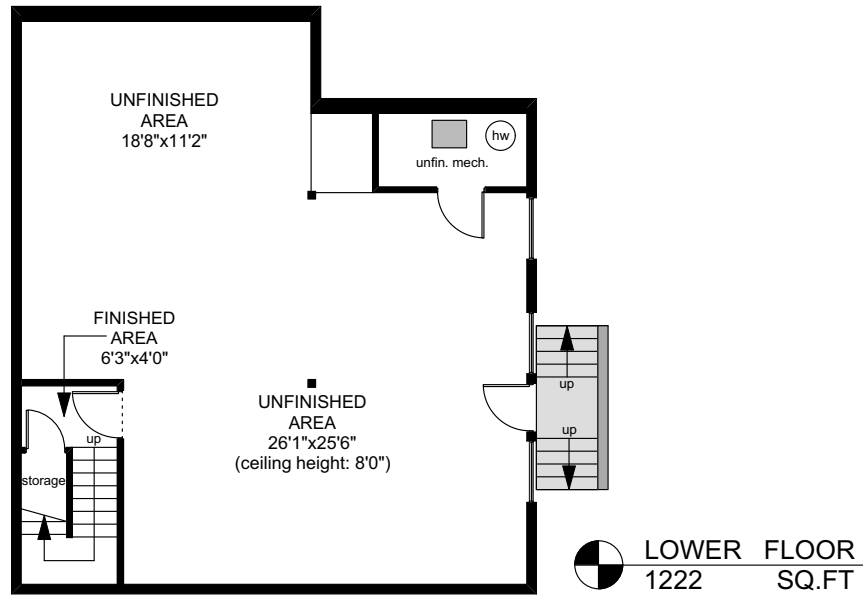

SUITE
 (above garage)
 807 SQ.FT.

0' 5' 10'

PREPARED FOR THE EXCLUSIVE USE OF
 THE MACLEOD GROUP OF
 SOTHEBY'S INTERNATIONAL REALTY CANADA

MEASURED ON: 06/28/12
 UPDATED ON: 08/07/23
 DRAWING FILE: 18673

Tafe Measure VICTORIA, B.C.
 Ph.2508838894
 www.tafemeasure.com

1173 GARDEN GATE DRIVE

	FINISHED SQ. FT.	UNFINISHED SQ. FT.	TOTAL SQ. FT.
MAIN	2167	0	2167
UPPER	1348	0	1348
LOWER	97	1125	1222
SUITE	807	0	807
TOTAL	4419	1125	5544
GARAGE	0	830	830
BALCONY	0	134	134
PORCHES	0	275	275
PATIO	0	559	559