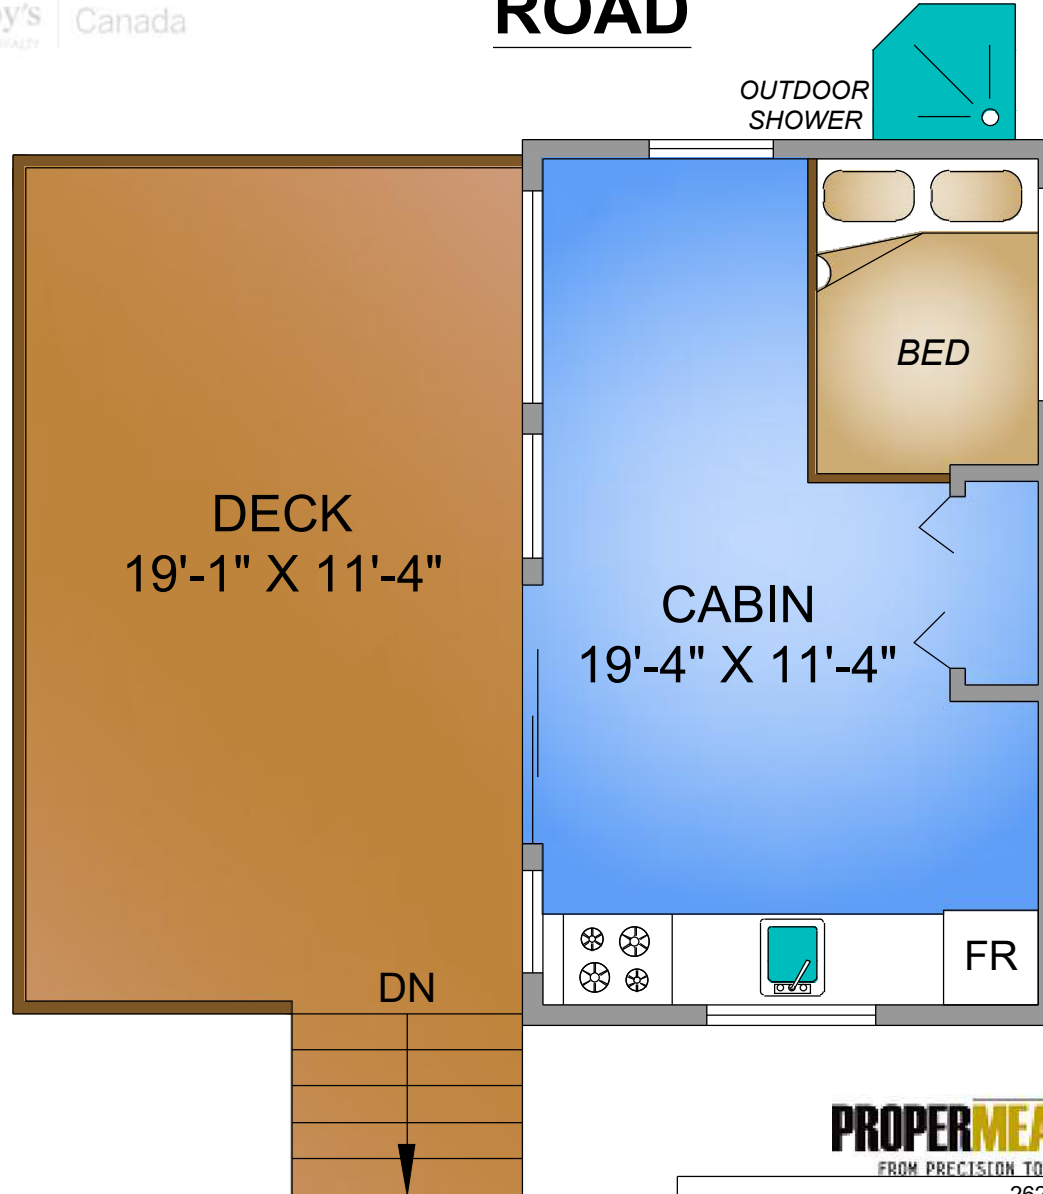

# 262 SOUTH POINT ROAD

MACLEOD GROUP

Sotheby's  
INTERNATIONAL REALTY

Canada

**CABIN**  
**249 SQ. FT.**  
10'-8" CATHEDRAL  
CEILINGS

NORTH

250-465-1487  
Proper Measure North Island  
Northisland@Propermeasure.com

262 SOUTH POINT RD.  
NOV 22, 2023

Prepared by PROPER MEASURE NORTH ISLAND for the exclusive use of SHAELYN MATTIX  
Plans may not be 100% accurate. Buyer must verify any critical measurement.  
Private resale or modification of floor plans to a third party by any individual or entity other than Proper Measure North Island is strictly prohibited

FLOOR	AREA (SQ. FT.)	
	CABIN SQ.FT.	DECK
MAIN	249	229
<b>TOTAL</b>	<b>249</b>	<b>229</b>