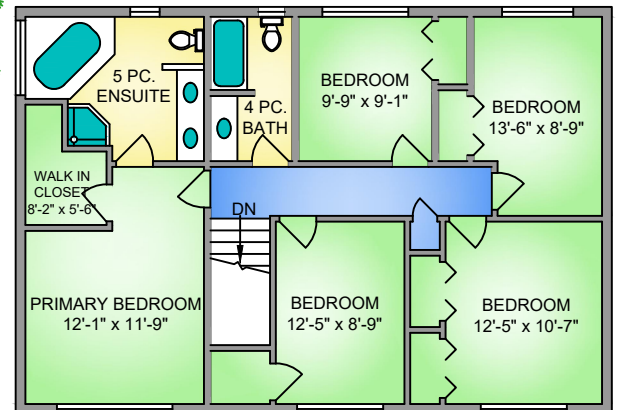

MAIN FLOOR
1439 SQ. FT.
8' CEILING HEIGHT

LOWER FLOOR
1038 SQ. FT.
7'-3" CEILING HEIGHT

UPPER FLOOR
1116 SQ. FT.
8' CEILING HEIGHT

NORTH

2020 FREDERICK NORRIS PLACE
APRIL 29, 2021

PREPARED FOR THE EXCLUSIVE USE OF GYLNIS MACLEOD
 PLANS MAY NOT BE 100% ACCURATE, IF CRITICAL BUYER TO VERIFY.

FLOOR	AREA (SQ. FT.)			
	FINISHED	UNFINISHED	CARPOT	DECK / PATIO
LOWER	1038	390	-	-
MAIN	1439	-	480	751
UPPER	1116	-	-	-
TOTAL	3593	390	480	751