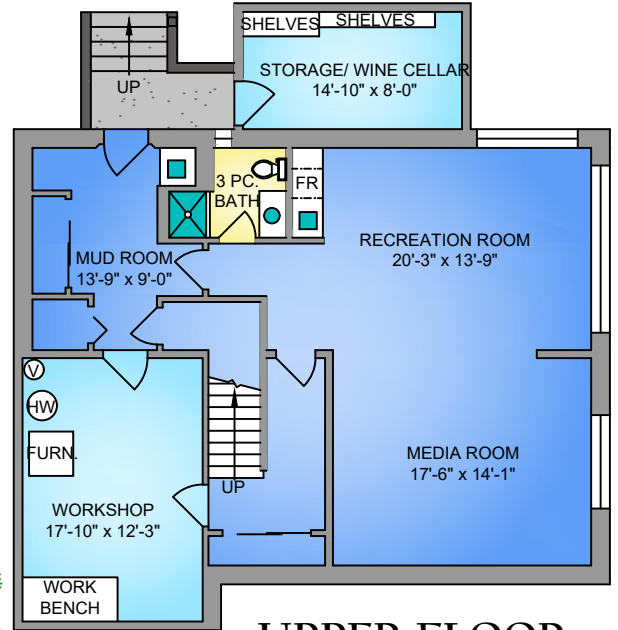

MAIN FLOOR
1439 SQ. FT.
8' CEILING HEIGHT

LOWER FLOOR
1038 SQ. FT.
7'-3" CEILING HEIGHT

UPPER FLOOR
1116 SQ. FT.
8' CEILING HEIGHT

NORTH

2020 FREDERICK NORRIS PLACE
APRIL 29, 2021

PREPARED FOR THE EXCLUSIVE USE OF GYLNIS MACLEOD
 PLANS MAY NOT BE 100% ACCURATE, IF CRITICAL BUYER TO VERIFY.

FLOOR	AREA (SQ. FT.)			
	FINISHED	UNFINISHED	CARPOT	DECK / PATIO
LOWER	1038	390	-	-
MAIN	1439	-	480	751
UPPER	1116	-	-	-
TOTAL	3593	390	480	751