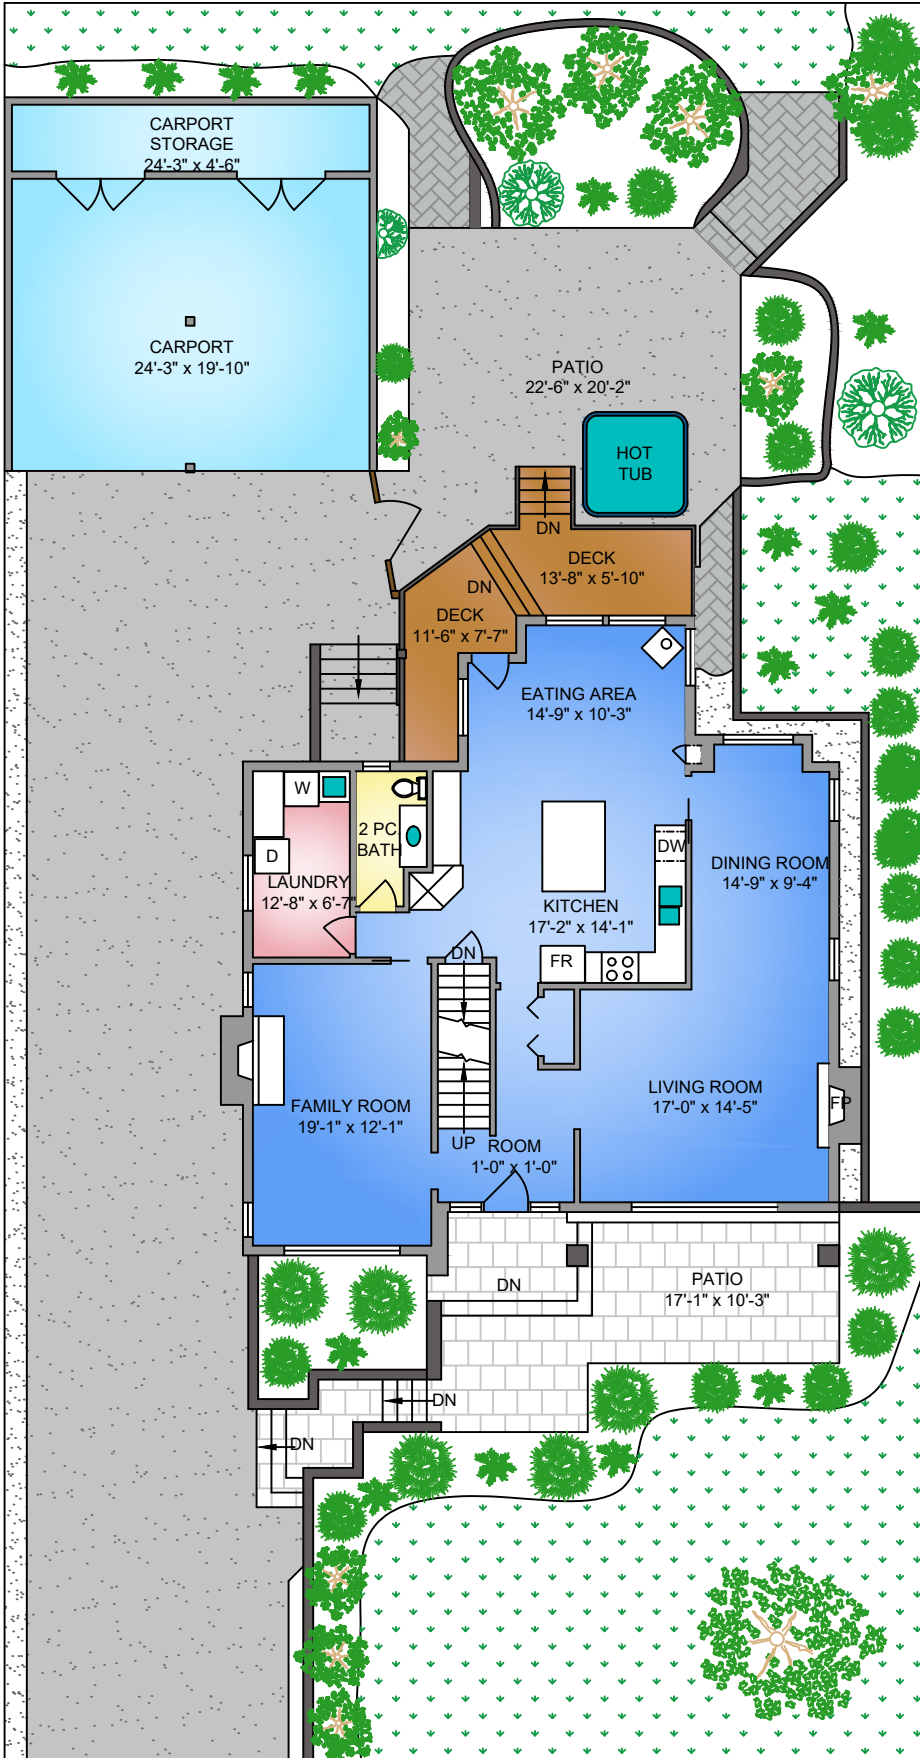

MAIN FLOOR
1439 SQ. FT.
8' CEILING HEIGHT

LOWER FLOOR
1038 SQ. FT.
7'-3" CEILING HEIGHT

UPPER FLOOR
1116 SQ. FT.
8' CEILING HEIGHT

NORTH

2020 FREDERICK NORRIS PLACE
APRIL 29, 2021

PREPARED FOR THE EXCLUSIVE USE OF GYLNIS MACLEOD
 PLANS MAY NOT BE 100% ACCURATE, IF CRITICAL BUYER TO VERIFY.

FLOOR	AREA (SQ. FT.)			
	FINISHED	UNFINISHED	CARPOT	DECK / PATIO
LOWER	1038	390	-	-
MAIN	1439	-	480	751
UPPER	1116	-	-	-
TOTAL	3593	390	480	751